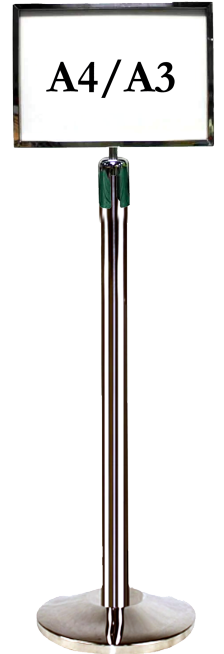

## POST TOP FRAME

### DESCRIPTION:

Post-Top Sign Holders to existing queue systems to instantly add messaging and instructions to visitors. Compatible with Patron Safety retractable barrier posts, staff can add sign holders with ease. Additionally, the clear acrylic pocket coupled with the Stainless steel frame will provide added protection for your signage.

**MODEL: TS886 / TS887**

MODEL	TS886 B / TS 886 S	TS 887 B / TS 887 S
SIZE	A3	A4
COLOR	BLACK / SILVER	BLACK / SILVER
MATERIAL	STAINLESS STEEL	
COMPATIBILITY	PATRON SAFETY RETRACTABLE BARRIERS	
ORIENTATIONS	POTRAIT & LANDSCAPE	
ORIGIN	CHINA	
HS CODE	83063000	