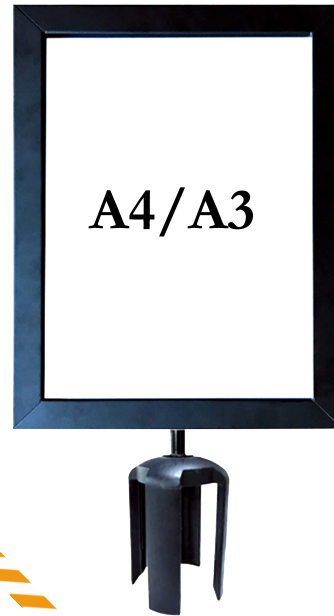

## POST TOP FRAME

### DESCRIPTION:

Post-Top Sign Holders to existing queue systems to instantly add messaging and instructions to visitors. Compatible with Patron Safety retractable barrier posts, staff can add sign holders with ease. Additionally, the clear acrylic pocket coupled with the Stainless steel frame will provide added protection for your signage.